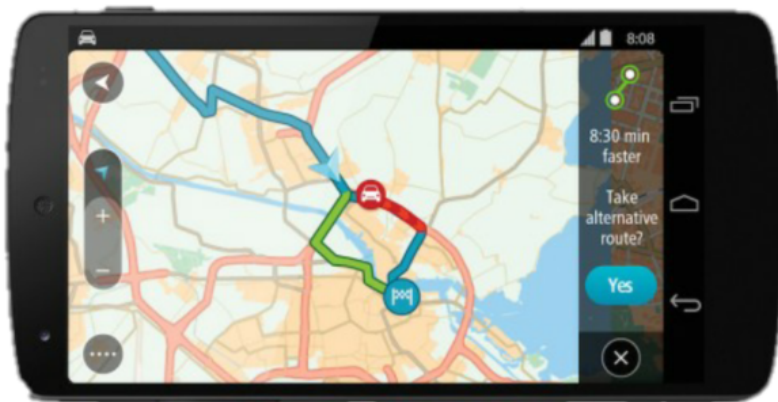

[Mydrive Connect Mac Download](#)

T
O
M
T
O
M
G
P
S

[Mydrive Connect Mac Download](#)

• Once the installation of MyDrive Connect has completed or when prompted, connect the TomTom PRO to your computer..
Hint: We recommend using a broadband internet connection whenever you connect a navigation device to MyDrive Connect.